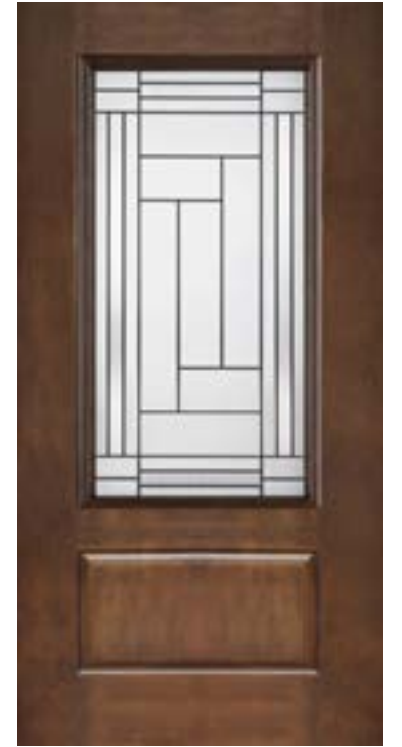

MAH-2EM
Available Widths:
32", 34", 36"
Louisbourg Glass by Novatech