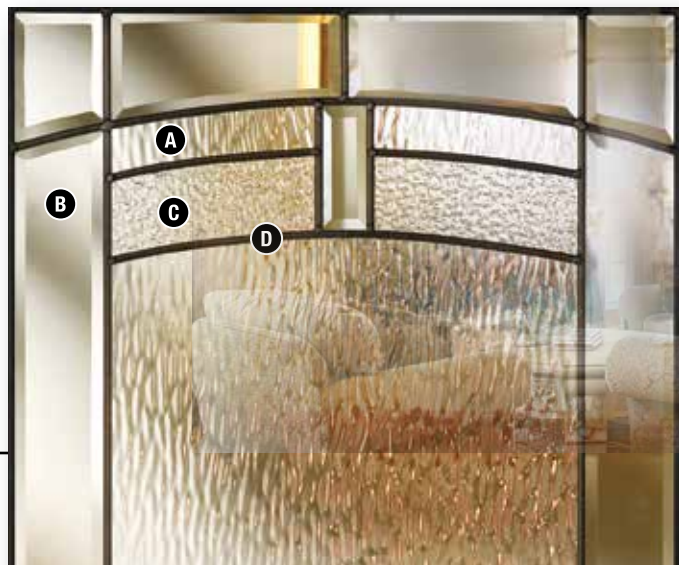

## LISBON STANDARD SIZES AVAILABLE

Available Transoms

PINEVALLEY GLASS DETAILS

A	Clear Water
B	Clear Bevel
C	Granite Glass
D	Patina Caming

Privacy Level

See opposite page for additional glass sizes for this collection.