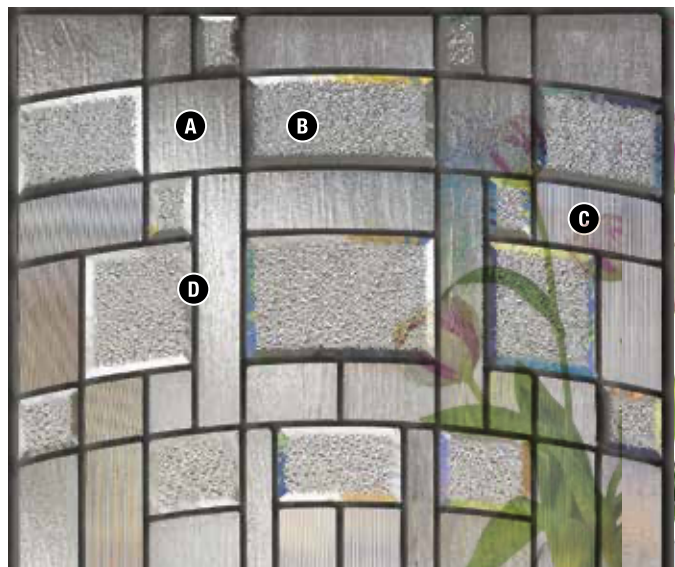

# SAN FRANCISCO

SAN FRANCISCO GLASS DETAILS

- A Seedy
- B Sparklolute Bevel
- C 1/8" Reeded
- D Clear Bevel
- E Patina Caming

Privacy Level

See opposite page for additional glass sizes for this collection.