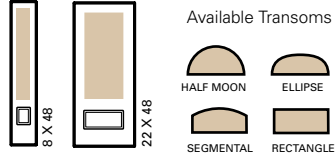

IMOLA GLASS DETAILS

- A Transparent Bronze
- B Narrow Reeded
- C Bronze Acid Etched
- D Pewter Caming

MI-848 MI-2248

Privacy Level