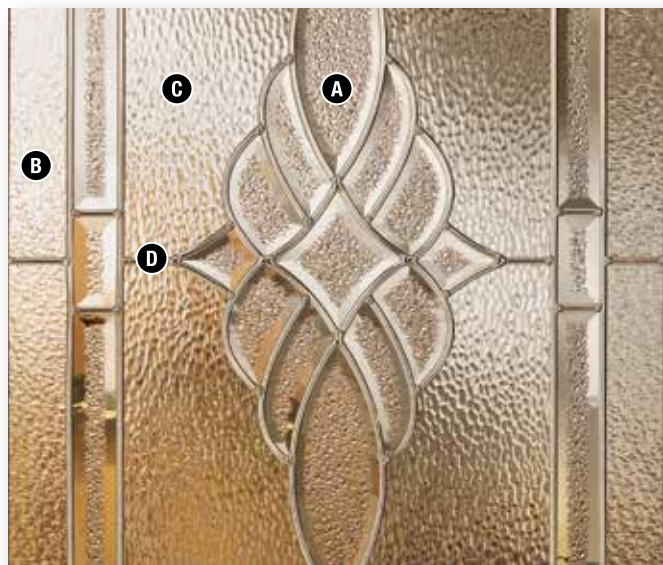

See opposite page for additional glass sizes for this collection.