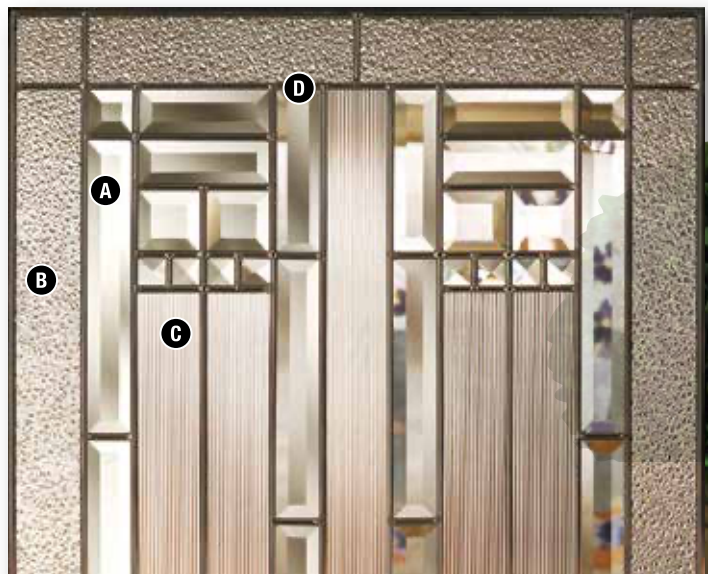

# GLACIER

GLACIER GLASS DETAILS

A Clear Bevel

B Sparkolite

C 1/8" Reed

D Patina Caming

Privacy Level

See opposite page for additional glass sizes for this collection.