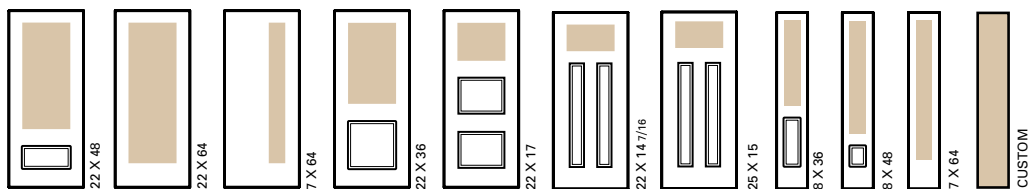

PINE VALLEY STANDARD SIZES AVAILABLE

Available Transoms