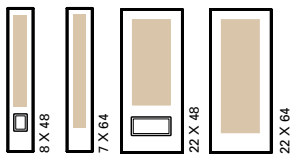

ANYA GLASS DETAILS

A	Screen
B	Linata
C	Grey Acid Etched
D	Superline
E	Pewter Caming

Available Transoms

Privacy Level