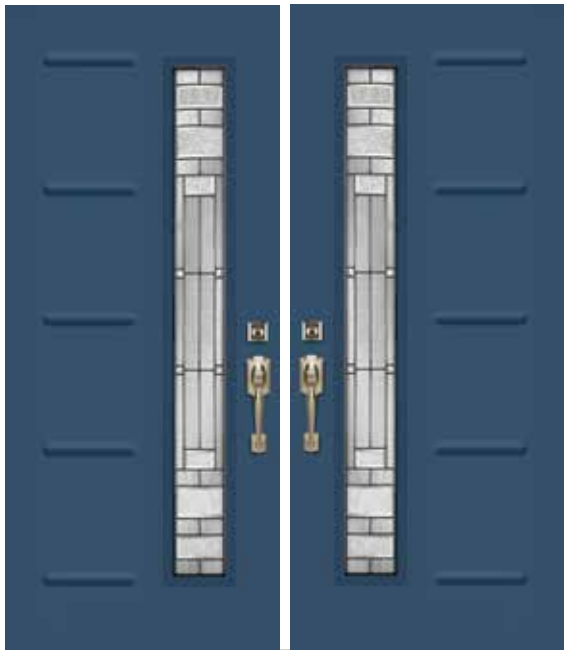

SAN FRANCISCO

SA-764

SAN FRANCISCO STANDARD SIZES AVAILABLE

Available Transoms