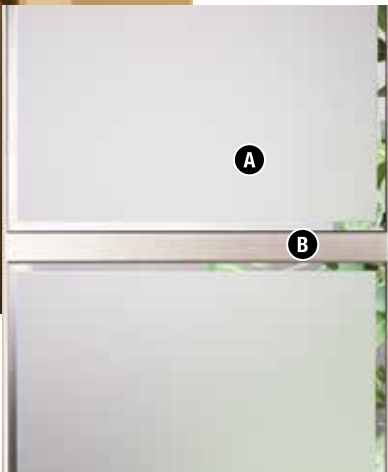

DI-764 DI-2264

Privacy Level