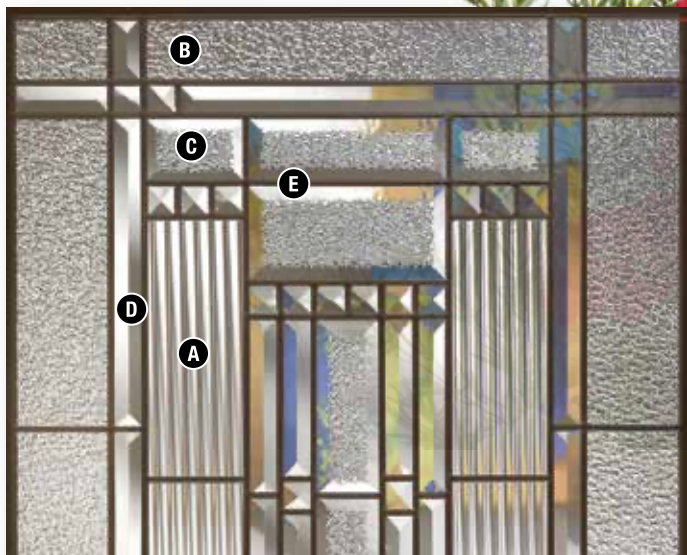

# KINGSTON

KINGSTON KI-2248 and Sidelites KI-848

KINGSTON GLASS DETAILS

A	1/2" Reeded
B	Granite
C	Sparkolite Bevel
D	Clear Bevel
E	Patina or Black Chrome Caming

Privacy Level

See opposite page for additional glass sizes for this collection.