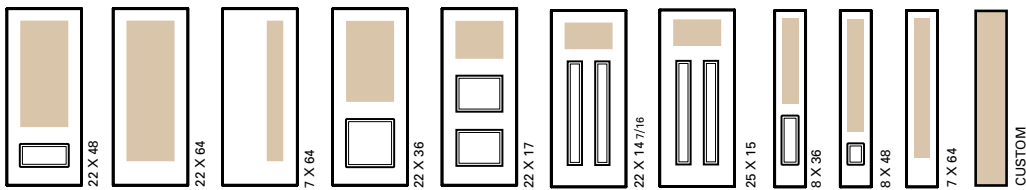

SAN FRANCISCO STANDARD SIZES AVAILABLE